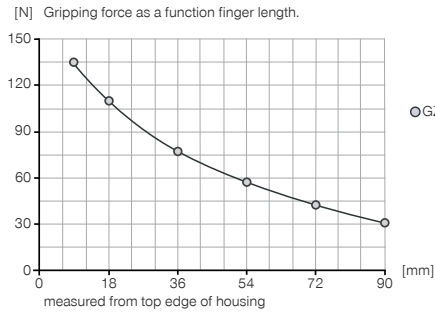

2-JAW ANGULAR GRIPPERS

INSTALLATION SIZE GZ25-35E

▶ PRODUCT SPECIFICATIONS

▶ Gripping force diagram

▶ Forces and moments

Displays static forces and moments that can also have an effect, besides the gripping force.