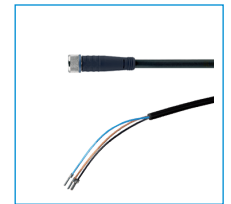

2-JAW ANGULAR GRIPPERS

INSTALLATION SIZE GZ25-35E

▶ PRODUCT SPECIFICATIONS

▶ Gripping force diagram

▶ Forces and moments

Displays static forces and moments that can also have an effect, besides the gripping force.

Mr	0.5
My	0.8
Fa	50

▶ RECOMMENDED ACCESSORIES

Straight Fittings - Quick Connect Style

GVM5

Inductive proximity switch - Cable 5 m

NJ3-E2

Inductive Proximity Switch Cable 0,3 m - Connector M8

NJ3-E2SK

Mounting block

KB3M

Plug-in connector Straight Cable 5m - Socket M8 (female)

KAG500

Plug-in connector customizable Straight - Connector M8

S8-G-3

Plug-in connector customizable Straight - Connector M12

S12-G-3