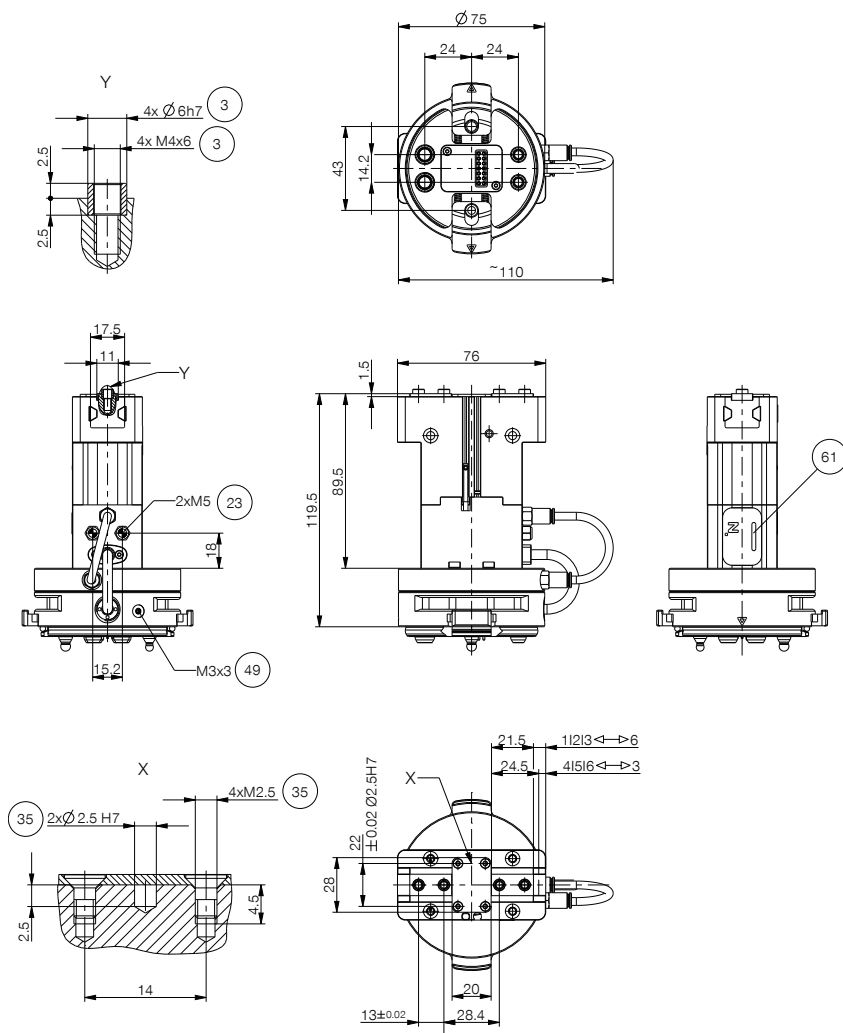

▶ RECOMMENDED ACCESSORIES

CONNECTIONS / OTHER

ALWR1-50-A
MATCH - Storage station

▶ RECOMMENDED ACCESSORY STORAGE STATION

NJ5-E2SK-01
Inductive Proximity Switch Cable 0,3 m - Connector M8

NC / NO / SC / SO

- ③ Fixing for gripper finger
- ②③ Ventilation (R+S: In dirty environments, replace filters with actual exhaust hoses and move the exhaust air outlet to a clean environment)
- ③⑤ Attachment option for customer-specific fittings
- ④⑨ Ground
- ⑥① Status display