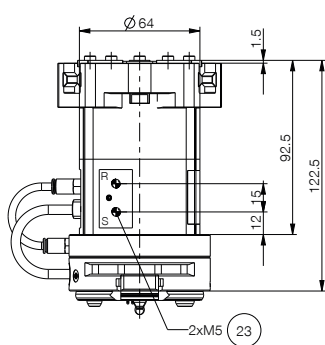

▶ RECOMMENDED ACCESSORIES

CONNECTIONS / OTHER

ALWR1-50-A
MATCH - Storage station

▶ RECOMMENDED ACCESSORY STORAGE STATION

NJ5-E2SK-01
Inductive Proximity Switch Cable 0,3 m - Connector M8

NC / NO / SC / SO

- ③ Fixing for gripper finger
- ②③ Ventilation (R+S: In dirty environments, replace filters with actual exhaust hoses and move the exhaust air outlet to a clean environment)
- ③⑤ Attachment option for customer-specific fittings
- ④⑨ Ground
- ⑥① Status display