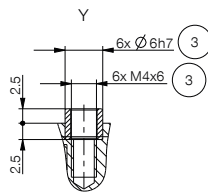

▶ RECOMMENDED ACCESSORIES

CONNECTIONS / OTHER

ALWR1-50-A
MATCH - Storage station

▶ RECOMMENDED ACCESSORY STORAGE STATION

NJ5-E2SK-01
Inductive Proximity Switch Cable 0,3 m - Connector M8

NC / NO / SC / SO

- ③ Fixing for gripper finger
- ②③ Ventilation (R+S: In dirty environments, replace filters with actual exhaust hoses and move the exhaust air outlet to a clean environment)
- ③⑤ Attachment option for customer-specific fittings
- ④⑨ Ground
- ⑥① Status display