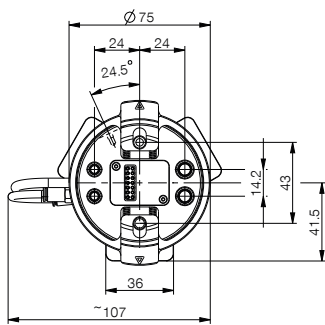

▶ RECOMMENDED ACCESSORIES

CONNECTIONS / OTHER

ALWR1-50-A
MATCH - Storage station

▶ RECOMMENDED ACCESSORY STORAGE STATION

NJ5-E2SK-01
Inductive Proximity Switch Cable 0,3 m - Connector M8

NC / NO / SC / SO

- ③ Fixing for gripper finger
- ②③ Ventilation (R+S: In dirty environments, replace filters with actual exhaust hoses and move the exhaust air outlet to a clean environment)
- ③⑤ Attachment option for customer-specific fittings
- ④⑨ Ground
- ⑥① Status display