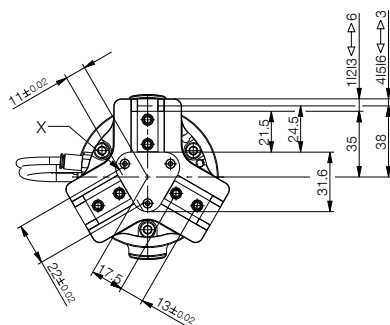

▶ RECOMMENDED ACCESSORIES

CONNECTIONS / OTHER

ALWR1-50-A
MATCH - Storage station

▶ RECOMMENDED ACCESSORY STORAGE STATION

NJ5-E2SK-01
Inductive Proximity Switch Cable 0,3 m - Connector M8

NC / NO / SC / SO

- ③ Fixing for gripper finger
- ②③ Ventilation (R+S: In dirty environments, replace filters with actual exhaust hoses and move the exhaust air outlet to a clean environment)
- ③⑤ Attachment option for customer-specific fittings
- ④⑨ Ground
- ⑥① Status display