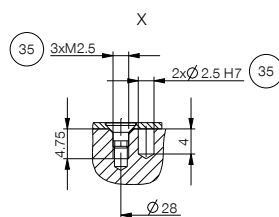

▶ RECOMMENDED ACCESSORIES

CONNECTIONS / OTHER

ALWR1-50-A
MATCH - Storage station

▶ RECOMMENDED ACCESSORY STORAGE STATION

NJ5-E2SK-01
Inductive Proximity Switch Cable 0,3 m - Connector M8

NC / NO / SC / SO

- ③ Fixing for gripper finger
- ②③ Ventilation (R+S: In dirty environments, replace filters with actual exhaust hoses and move the exhaust air outlet to a clean environment)
- ③⑤ Attachment option for customer-specific fittings
- ④⑨ Ground
- ⑥① Status display