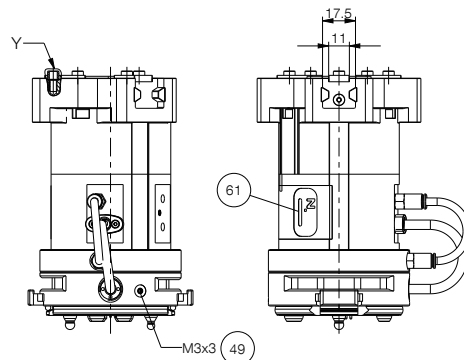

▶ RECOMMENDED ACCESSORIES

CONNECTIONS / OTHER

ALWR1-50-A
MATCH - Storage station

▶ RECOMMENDED ACCESSORY STORAGE STATION

NJ5-E2SK-01
Inductive Proximity Switch Cable 0,3 m - Connector M8

NC / NO / SC / SO

- ③ Fixing for gripper finger
- ②③ Ventilation (R+S: In dirty environments, replace filters with actual exhaust hoses and move the exhaust air outlet to a clean environment)
- ③⑤ Attachment option for customer-specific fittings
- ④⑨ Ground
- ⑥① Status display