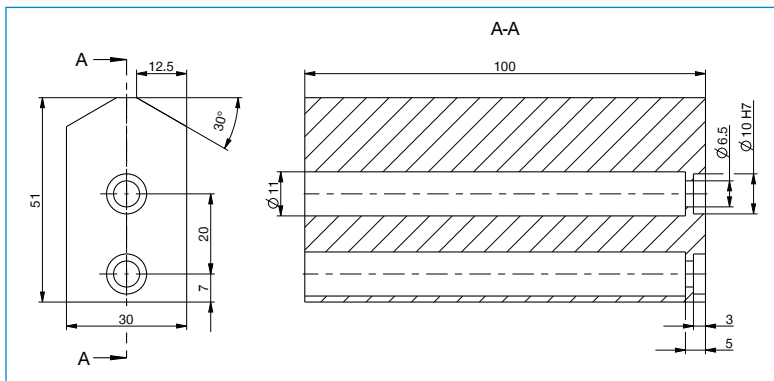

## UB5010AL / UB5010ST

Order no.	▶ Technical data	
Compatible with installation size	<b>UB5010AL</b> GPP5010 / GPD5010	<b>UB5010ST</b> GPP5010 / GPD5010
Material	Aluminium	Steel
Weight [kg]	0.35	1

One universal jaw is required for each gripper jaw