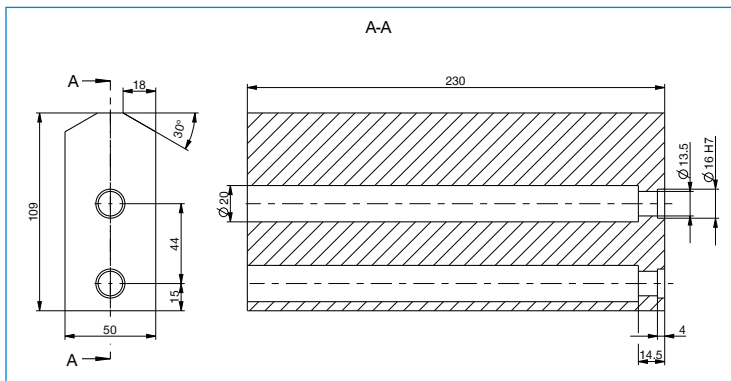

## UB5030AL / UB5030ST

▶ Technical data		
<b>Order no.</b>	<b>UB5030AL</b>	<b>UB5030ST</b>
Compatible with installation size	GPP5030 / GPD5030	GPP5030 / GPD5030
Material	Aluminium	Steel
Weight [kg]	3	8.6